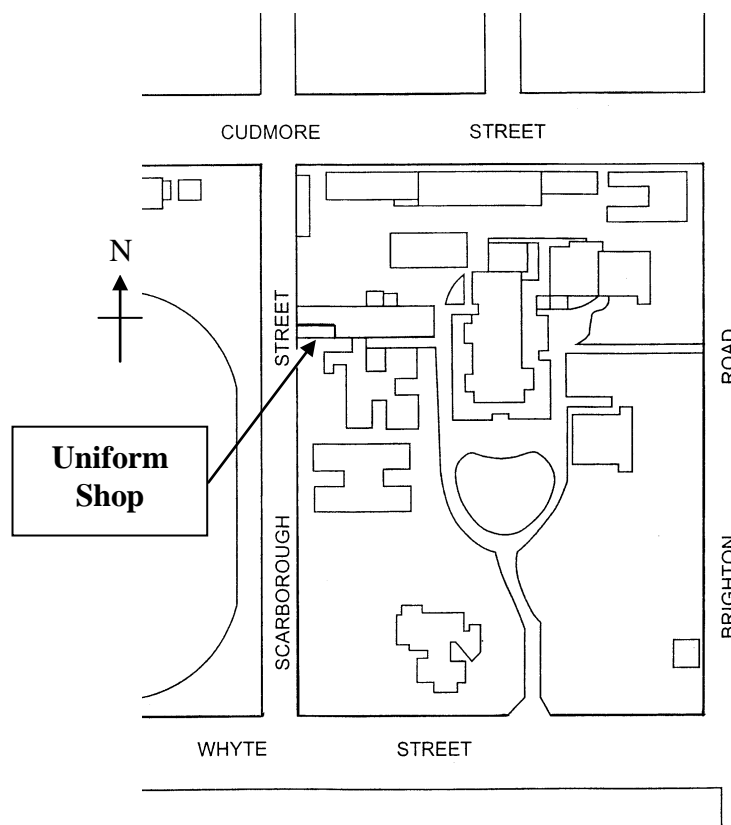

Tri-Schools Uniform Shop

The Tri Schools Uniform Shop is owned and operated by Sacred Heart College Senior, Sacred Heart College Middle School and Marymount College with all profits returning to these Colleges. This shop is the supplier of the Official Uniform for students attending these three Colleges, stocking new and quality second-hand uniforms at affordable prices. Shop in the comfort of your school community with friendly staff and volunteers. Look for all your child's uniform needs in their school diary.

NORMAL TERM WEEKLY HOURS

Mondays (Term 1 only)

3.00 pm – 5.00 pm

Tuesdays 1.00 pm - 6.00 pm

Wednesdays 8.00 am - 12.00 noon

Thursdays 1.00 pm - 6.00 pm

1st Term Holidays

Open daily from Thurs 12th April

1.00 pm – 6.00 pm Weekdays

9.00 am – 1.00 pm Saturdays

Closed Sundays and Public Holidays

2nd Term Holidays - Winter Trading

Open only last Thursday and Friday

from 1.00 pm – 6.00 pm

and last Saturday 10.00 am – 1.00 pm

3rd Term Holidays

Open last week only (closed 1st week)

1.00 pm – 6.00 pm Weekdays

9.00 am – 1.00 pm Saturday

Parking:

- Scarborough Street. **WARNING** Bike Lane 8 - 9 am and 3 - 4 pm.
- Carpark on College Main Oval
- Carpark adjacent to Uniform Shop
- Cudmore Street

ORIENTATION DAY

from 8.30 am to 5.00 pm

JANUARY HOLIDAY TIMES 2012

Re-Opening Monday 9th January 2012

1.00 pm – 6.00 pm Weekdays

9.00 am - 1.00 pm Saturdays

Closed Public Holidays

*****

Mastercard, Visa and EFTPOS Facilities Available

Direct Telephone/Fax Line: (08) 8350 2586

Scarborough Street, Somerton Park SA 5044

Email: tri-schools@shcs.sa.edu.au

*****